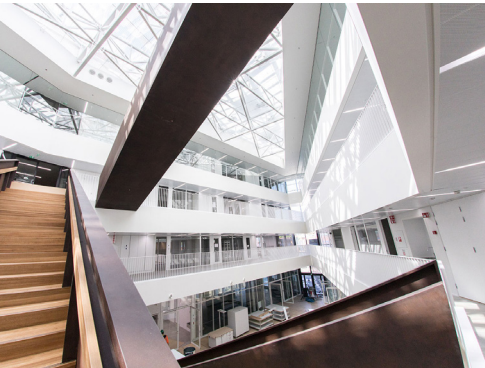

19 - Dipoli - Main building
Reima and Raili Pietilä, 1966
Renovation by ALA Architects, 2017

© Tuomas Uusheimo / Aalto University

© Aalto University

67-68-69 Väre - School of Art, Design and Architecture; School of Business;
A Bloc Shopping Centre
Verstas Architects, 2018